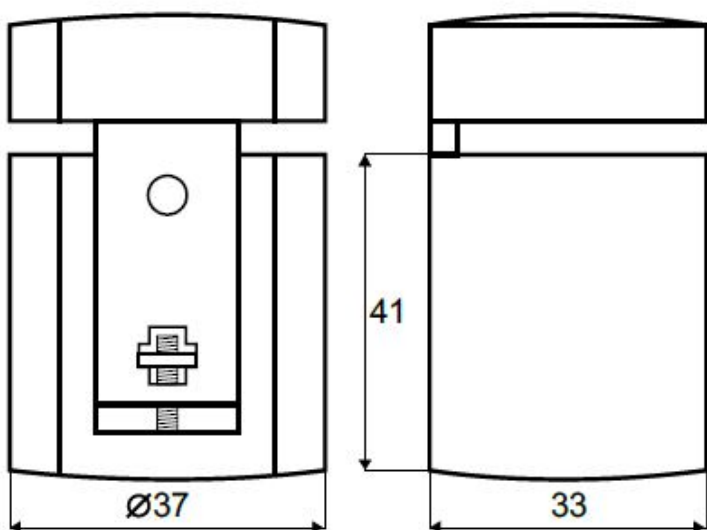

PRODUCT SHEET

Description:

Shelf Bracket #43 F/Glass & Wood, 4-24mm Mat Nickel

Item number:

22.02.474-0

Units	Box	Carton	HS Code	Barcode
Pcs.	20	100	8302420090	 5704866079402

SISO A/S

Mileparken 11
DK-2740 Skovlunde
Denmark
VAT: DK 24786013